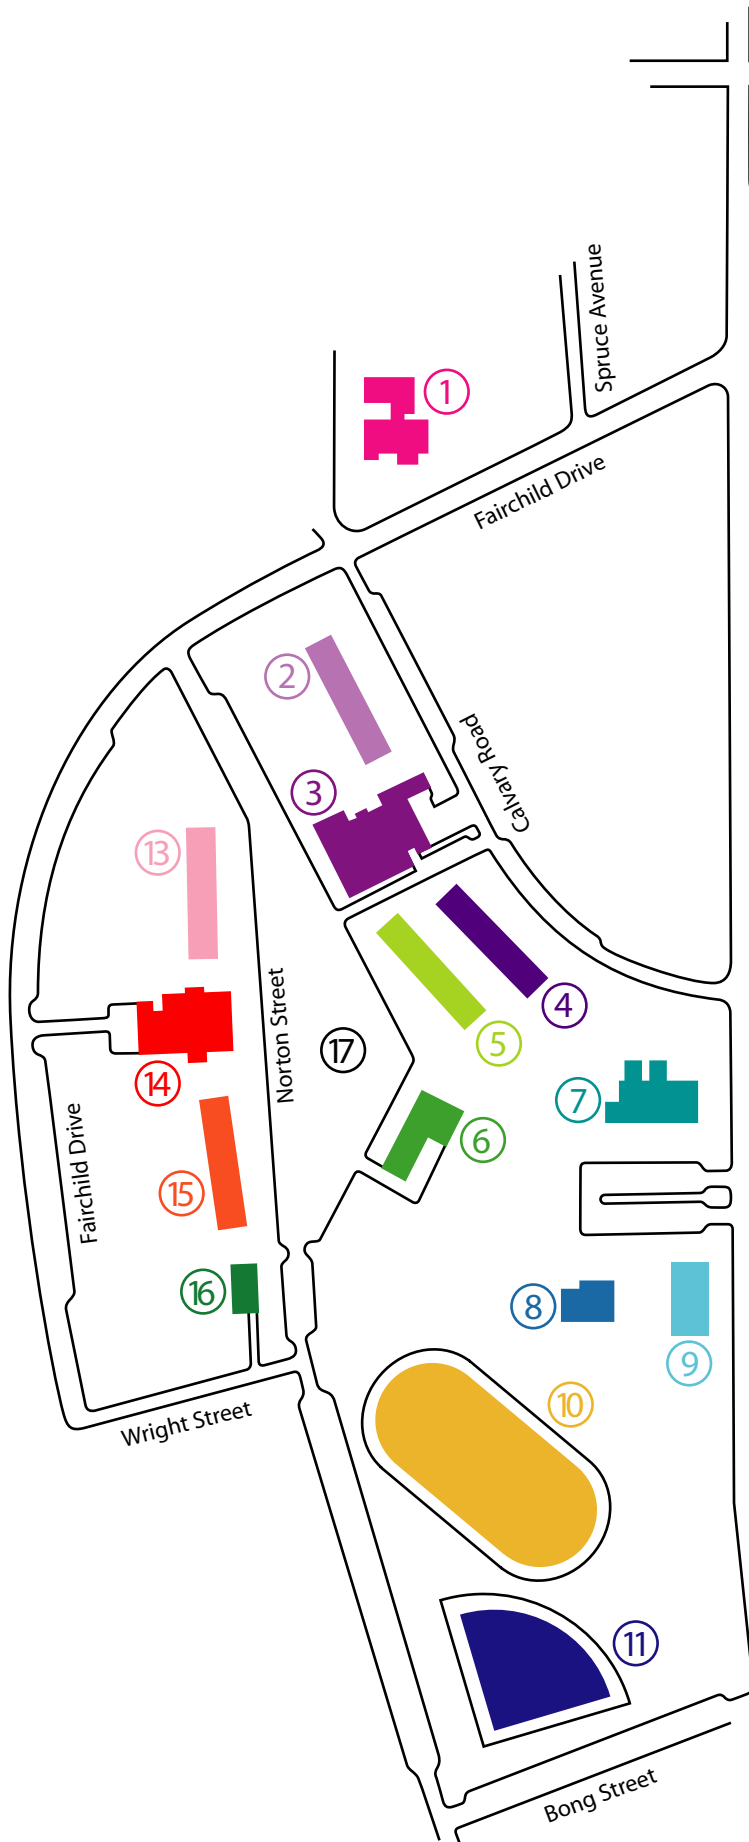

Calvary Campus Map

1. Chapel / Blue River Bible Church
2. Education Building
3. Library / Counseling Center / The Point
4. Administration Building
5. Storage Building
6. Maintenance Shop
7. Gymnasium
8. Seminary
9. Special Events Building
10. Track / Soccer Field
11. Baseball Field
12. Philadelphia Hall
13. Esther Hall
14. Dining Hall / Student Center
15. Stephen Hall
16. Campus Duplex
17. Student Parking